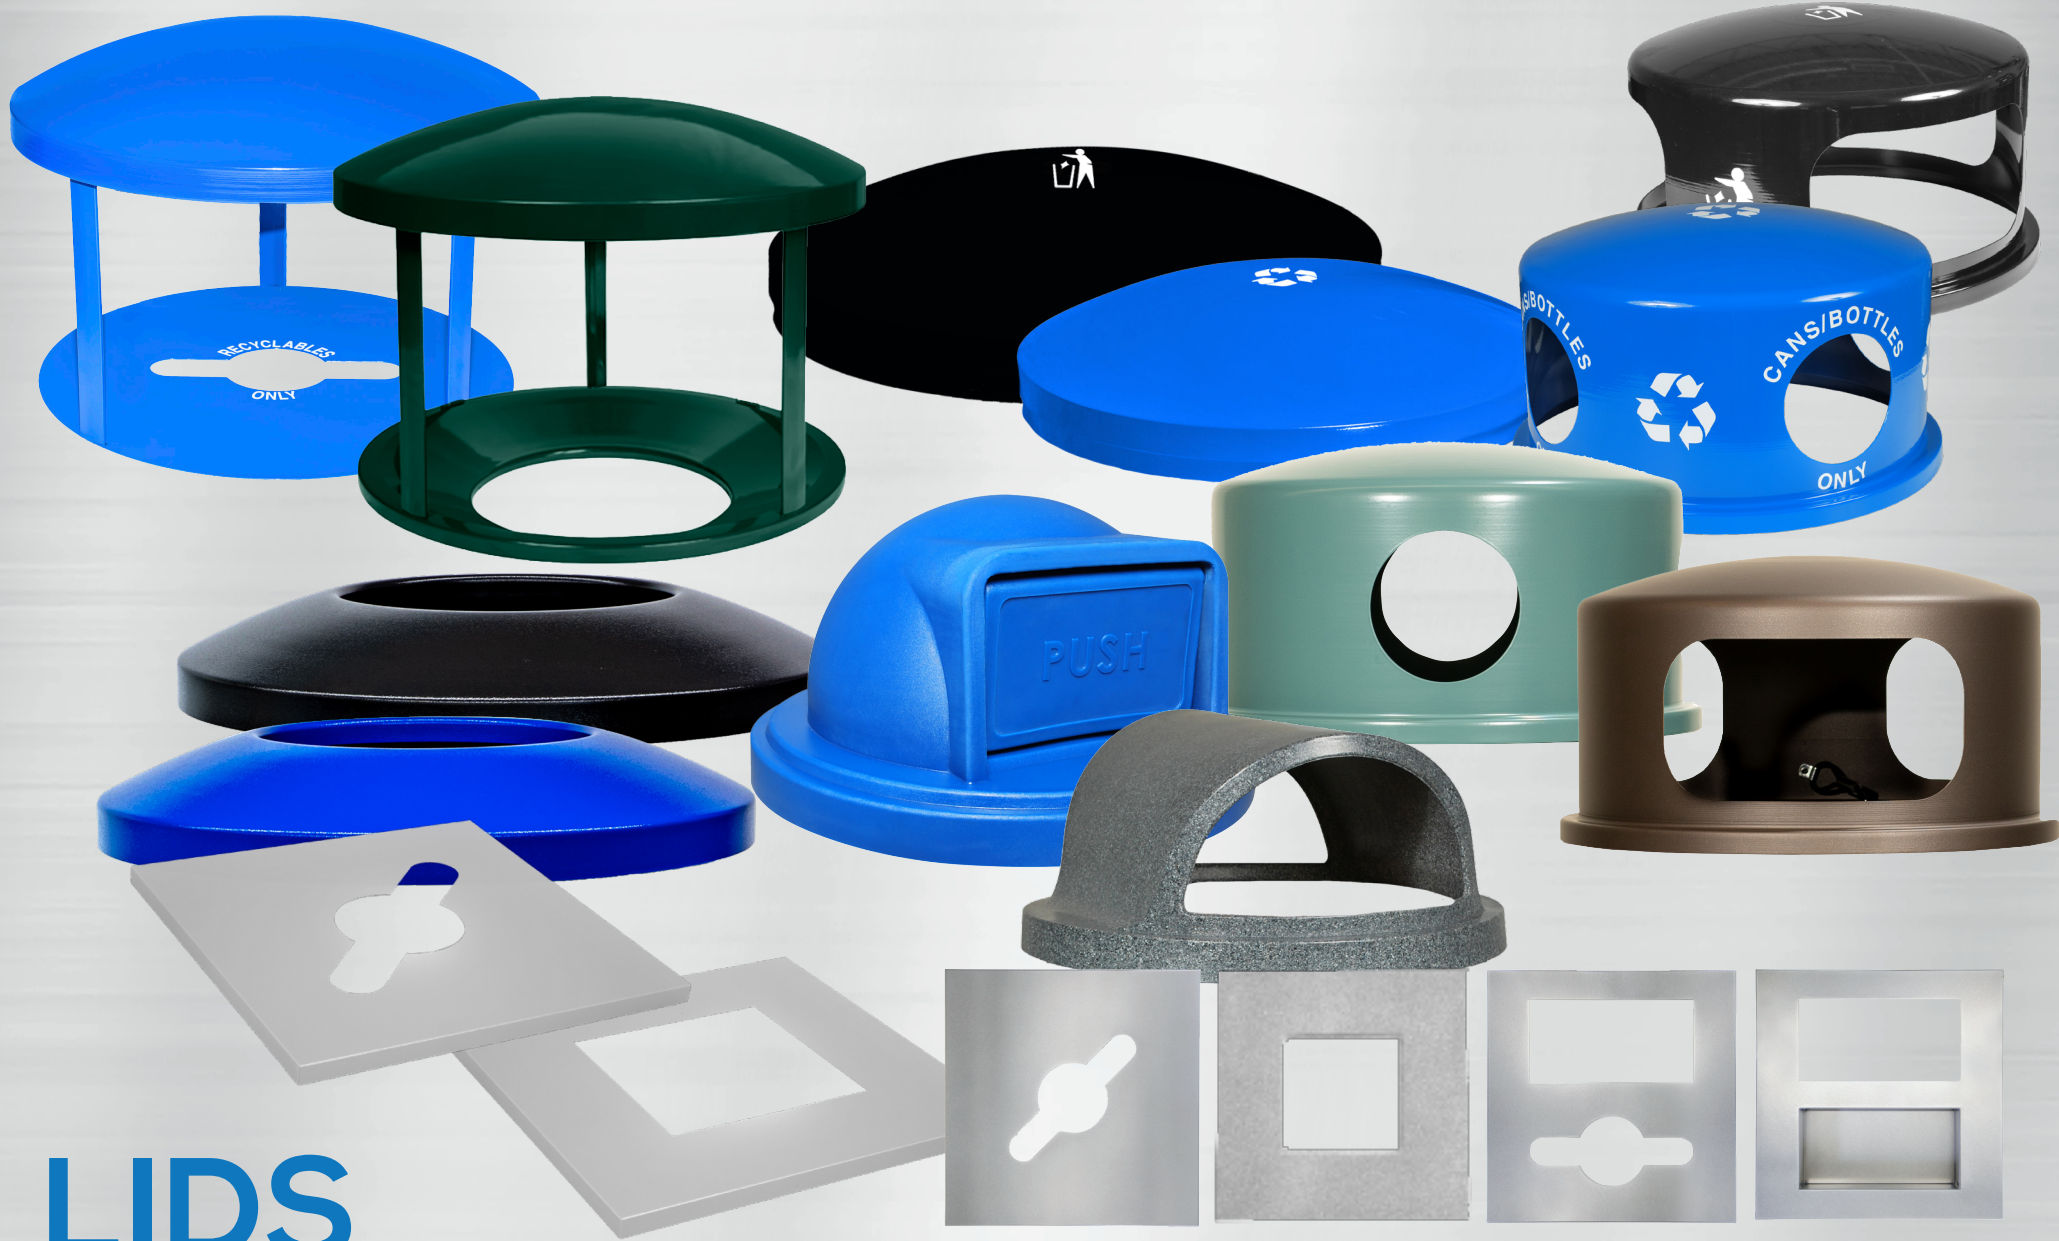

EX-CELL

KAISER

Decorative Receptacles for Waste and Recycling

LIDS

RC-KDSQ & RC-KDSQ BT

8" Square Opening

SKU#'s:
RC-KDTOP SQ-T SSTR - fits RC-KDSQ
RC-KDTOP-BT SQ-T - fits RC-KDSQ BT

12" L x 5" W Opening

SKU#'s:
RC-KDTOP SQ-COM SSTR - fits RC-KDSQ
RC-KDTOP-BT SQ-COM - fits RC-KDSQ BT

RC-KD36 & RC-KD36 BT

8" Square Opening

SKU#'s:
RC-KD36 TOP SQ OPEN - fits RC-KD36
RC-KD36 TOP SQ OPEN PC - fits RC-KD36 BT