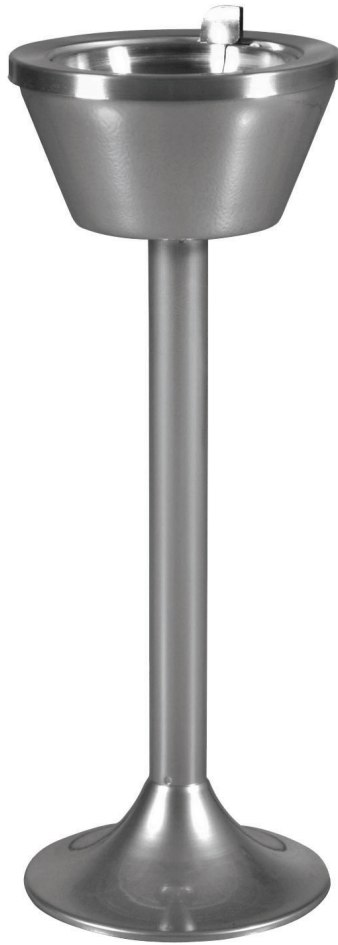

PEDESTAL SMOKING URN

501 CPDR-FLIP

FEATURES & BENEFITS

- All steel cigarette receptacle
- Retro-style pedestal smoking urn comes with a luxurious Platinum powder coated finish, which holds up better than traditional chrome plating
- Features removable, self-closing flip top with stainless steel blades
- Fire-safe construction helps contain lit cigarette butts
- Weighted base for added stability
- Ships fully assembled
- Replacement parts shown on product pages at ex-cell.com
- Contains over 30% recycled materials and is 100% post-consumer recyclable
- Made in the USA

FINISH

Platinum
(PLTNM)

501 CPDR-FLIP	
10"	Diameter
22"	Height
7	Weight (lbs)
Carton - 10" x 10" x 24"	

As a result of our commitment to continuous improvements, occasionally minor changes may be made to our products without advance notice. Such changes are minor and have no effect on the form, fit and function of a product but may result in a minor cosmetic difference. Ex-Cell Kaiser will never mix any products that may have modifications within a single order. Our website will always reflect the most current product image.