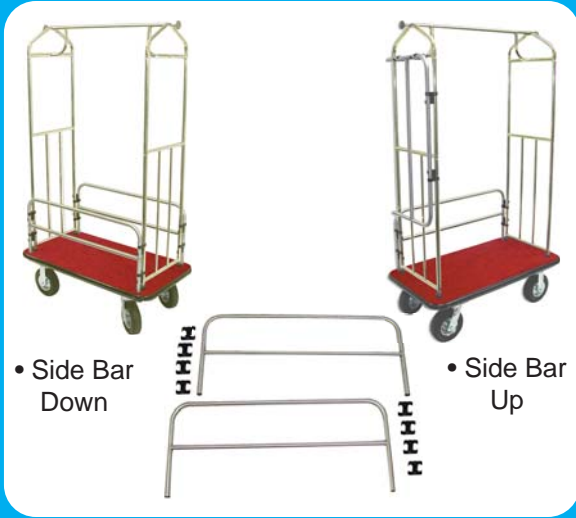

Side Bar Option & Platform Truck

783 SS

Product Dimensions			Carton Pack
W	D	H	
36.5"	16"	1"	1

Case Dimensions			Cube Ft.	Ship Wt.
L	W	H		
43"	5"	19"	2.36	11 lbs

Side Bar Option for Bellman's Carts
 Turn any EX-CELL Traveler's Series Bellman's Cart into a complete package delivery cart. Perfect for groceries, dry cleaning, packages, etc.

Stainless Steel Side Bars help keep item from falling off the cart. Two Stainless Steel side bar assemblies and 8 twist and hold clamps fit securely on the cart sides. Bars snap on and off easily and can be stored on the cart's side when not in use. Perfect for secure cartage of groceries, packages, or other smaller items.

788 H-2 W/RED

Product Dimensions			Carton Pack
W	D	H	
46"	23"	36"	1

Case Dimensions			Cube Ft.	Ship Wt.
L	W	H		
44"	24.5"	7.5"	4.68	62.2 lbs

Platform Truck

Attractive unit for simple cartage. Perfect for offices, lobby areas, schools, yet durable enough for use in demanding industrial environments. Deck is 1" carpeted plywood with a reinforced welded steel undercarriage and full wrap-around bumper. Needle punched stain-proof carpeting. Tubular steel handle with optional safety bars. Handle is finished in durable EXL-COAT™ Powder in Black Satin.