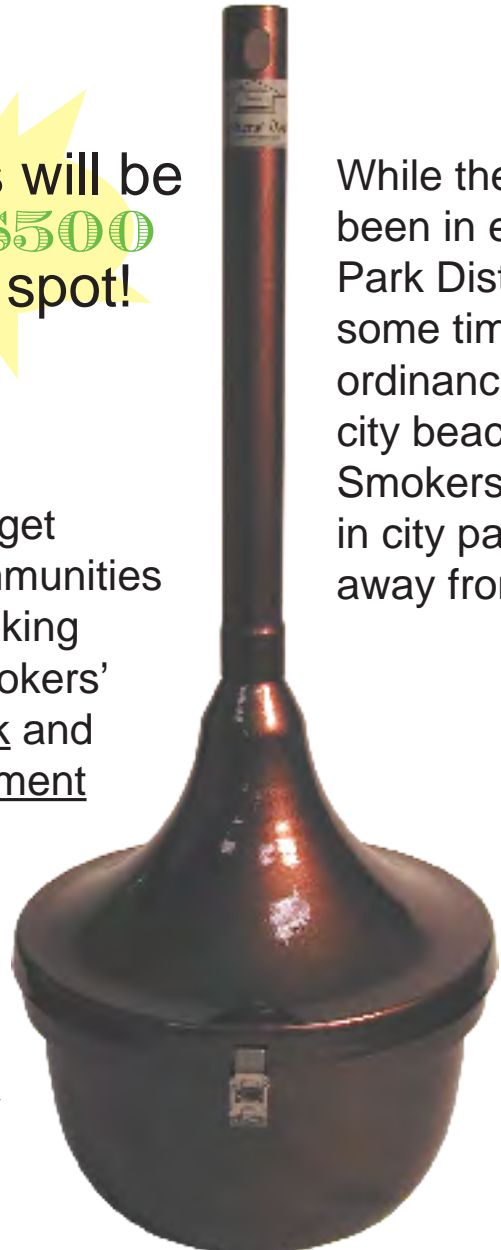

While the no-smoking ban has been in effect indoors on Chicago Park District property for quite some time, last week's sweeping ordinance extends outdoors to all city beaches and playgrounds. Smokers will still be able to light up in city parks, but at least 15 feet away from playground equipment.